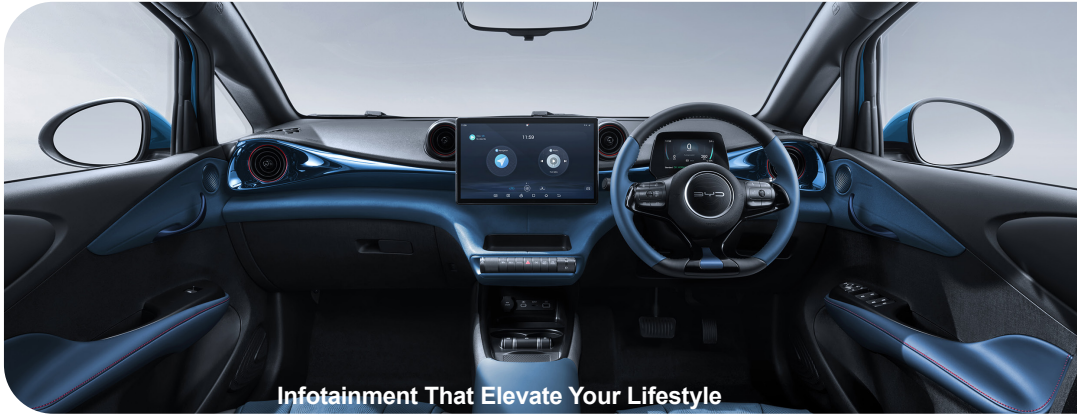

BYD

BYD DOLPHIN

ELEVATE ATTRACTION

Crystal LED Combination Headlights

LED Taillight

e-Platform 3.0

BYD Blade Battery

Infotainment That Elevate Your Lifestyle

	Dynamic Standard Range	Premium Extended Range
Exterior		
Electrically Heated and Adjustable Exterior Mirrors	•	•
Electrically Retractable Exterior Mirrors	•	•
Panoramic Glass Roof	—	•
Front Boneless Wiper	•	•
Rear Wiper	•	•
Interior		
Three-spoke Steering Wheel	•	•
Electric Power Assisted Steering System	•	•
5" Digital Instrument Panel	•	•
Manual Dimming Interior Rear View Mirror	•	•
Mobile Phone Wireless Charging	—	•
Synthetic Leather Seat	•	•
60/40 Split Fold Rear Seats	•	•
6-way Manual Adjustment - Driver Seat	•	—
6-way Power Adjustment - Driver Seat	—	•
4-way Manual Adjustment - Front Passenger Seat	•	—
4-way Power Adjustment - Front Passenger Seat	—	•
Ventilated Front Seats	—	•
Height Adjustable Headrests - Rear Seats	•	•
Entertainment		
FM Radio	•	•
*Bluetooth® Phone Connectivity and Audio Streaming	•	•
12.8" Intelligent Rotating Touch Screen	•	•
6 Speakers	•	•
Voice Assistant	•	•
USB × 2, Centre Console	typeA + typeC	typeA + typeC
USB × 2, Rear	typeA + typeC	typeA + typeC
Light		
LED Headlight	•	•
Follow Me Home Headlight	•	•
LED Daytime Running Light	•	•
LED Taillight Bar	•	•
LED Front Reading Light	•	•
LED Rear Reading Light	•	—
LED Rear Side Reading Light	—	•
Luggage Compartment Light	•	•
High Beam Assist (HMA)	•	•
Comfort & Convenience		
12V Socket	•	•
Keyless Entry & Keyless Start	•	•
Portable Card Key	•	•
Driver's Window One Touch Up-down with Anti-pinch	•	—
4-door Window One Touch Up-down with Anti-pinch	—	•
Automatic Air-conditioning	•	•
Heat Pump	•	•
PM2.5 Air Filter (Without Display)	•	•
Tyre Repair Kit	•	•