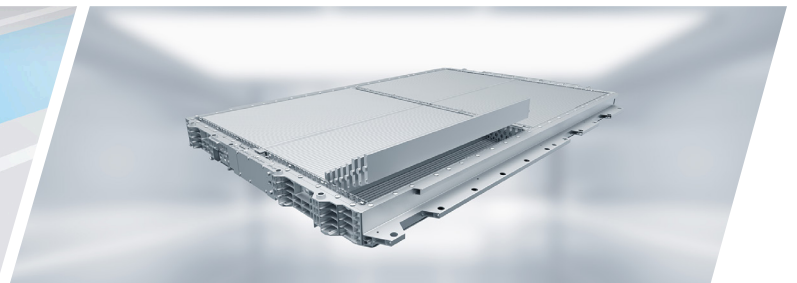

BYD

BYD SEAL

ELEVATE ACCELERATION

Crystal LED Combination Headlights

Boundless One-piece Through LED Taillight

e-Platform 3.0

BYD Blade Battery

SPECIFICATION